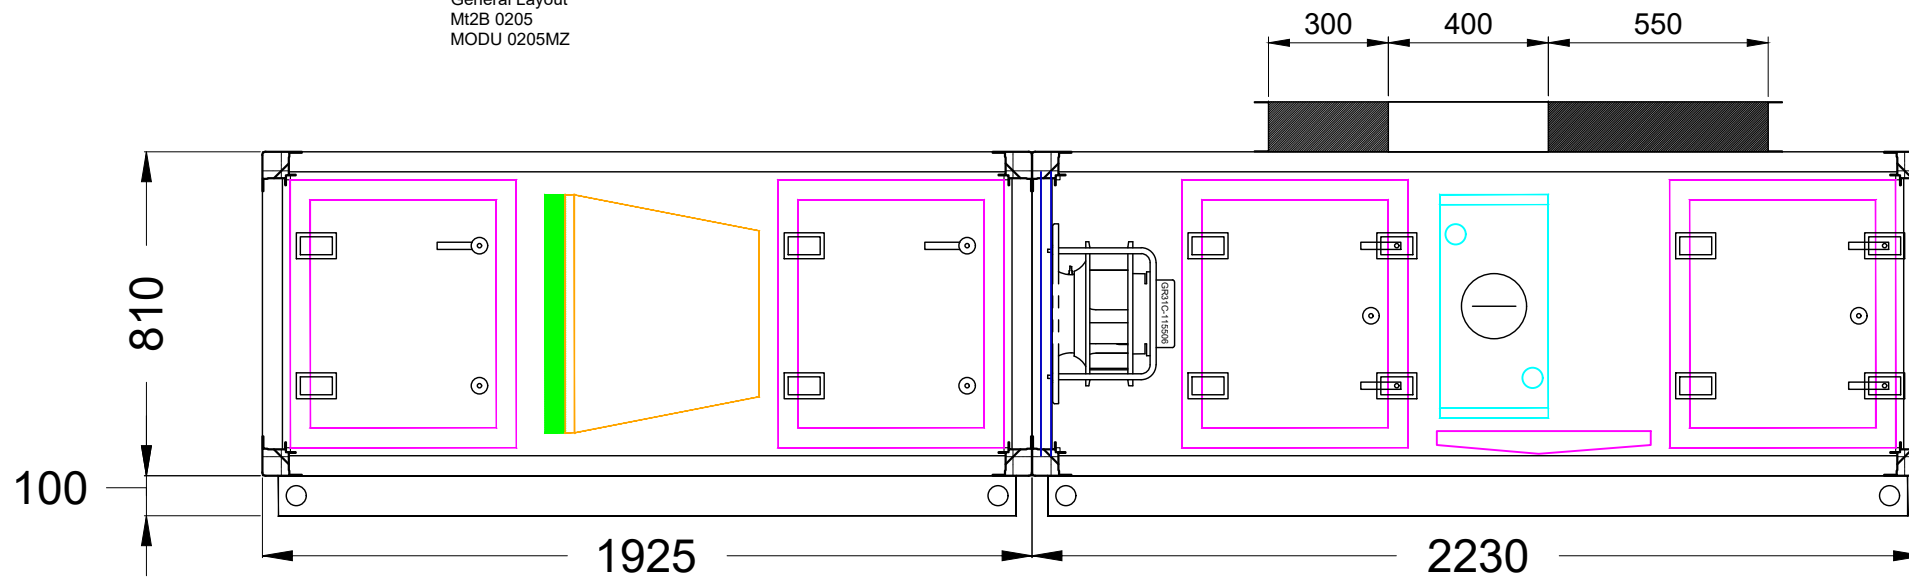

Right View

AIR DESIGN PTY. LTD. © A.C.N. 010 185 958
45 NESTOR DRIVE, MEADOWBROOK, QUEENSLAND, AUSTRALIA, 4131
TELEPHONE: (07) 32 999 888 FACSIMILE: (07) 32 999 800

DO NOT SCALE DRAWING

Rev	By	Date	Description
00	Toh	22/11/2017	Initial Released

DRAWN: Toh	DATE: 22/11/2017
CHKED: --	DATE: --
APPRD: --	DATE: --

General Layout Multizone Unit - MODU 0205MZ -		
REV: 00	SCALE: N.T.S.	SIZE: A3

DRAWING NO: -